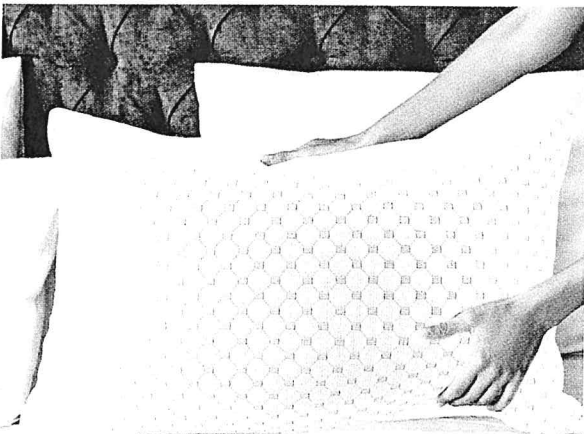

RICHMOND BATH SHEET AND TOWEL SETS

Richmond Towel sets are 100% Cotton,
incredibly soft, highly absorbent and colorfast.

EACH TOWEL SET INCLUDES

- 2 Bath Towels
- 2 Hand Towels
- 2 Washcloths

EACH BATH SHEET SET INCLUDES

- 2 Bath Sheets 35" x 66"

COLORS

- White
- Grey 
- Cream
- Taupe 

COST

- \$49.50 per set
- Includes shipping

SATIN PILLOW CASE (Standard Size)

- The perfect silky texture for your hair and skin.
- 100% Satin, Breathable to keep your skin moisturized
- Smooth and non-absorbent to protect your hair from frizz.
- Hidden zipper design
- Pillowcase will not slip off!

Pink

Ivory

COOLING MEMORY FOAM PILLOW (Standard and King Size)

- Dual sided bamboo cover, cooling blue side, and bamboo blend white side
- Removable cover
- Zipper access to shredded memory foam interior
- Adjust firmness to your personal liking
- Promotes natural head and neck alignment
- Naturally antimicrobial, hypoallergenic and moisture absorbent