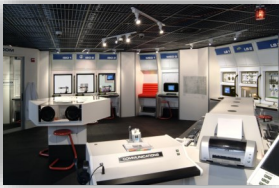

## A Party Like No Other!

Challenger Learning Center of Lake Erie West is the ideal place to create **FUN** birthday memories with your family and friends! Packages include exclusive use of our facility, a fun-filled simulated space mission and the option to customize your